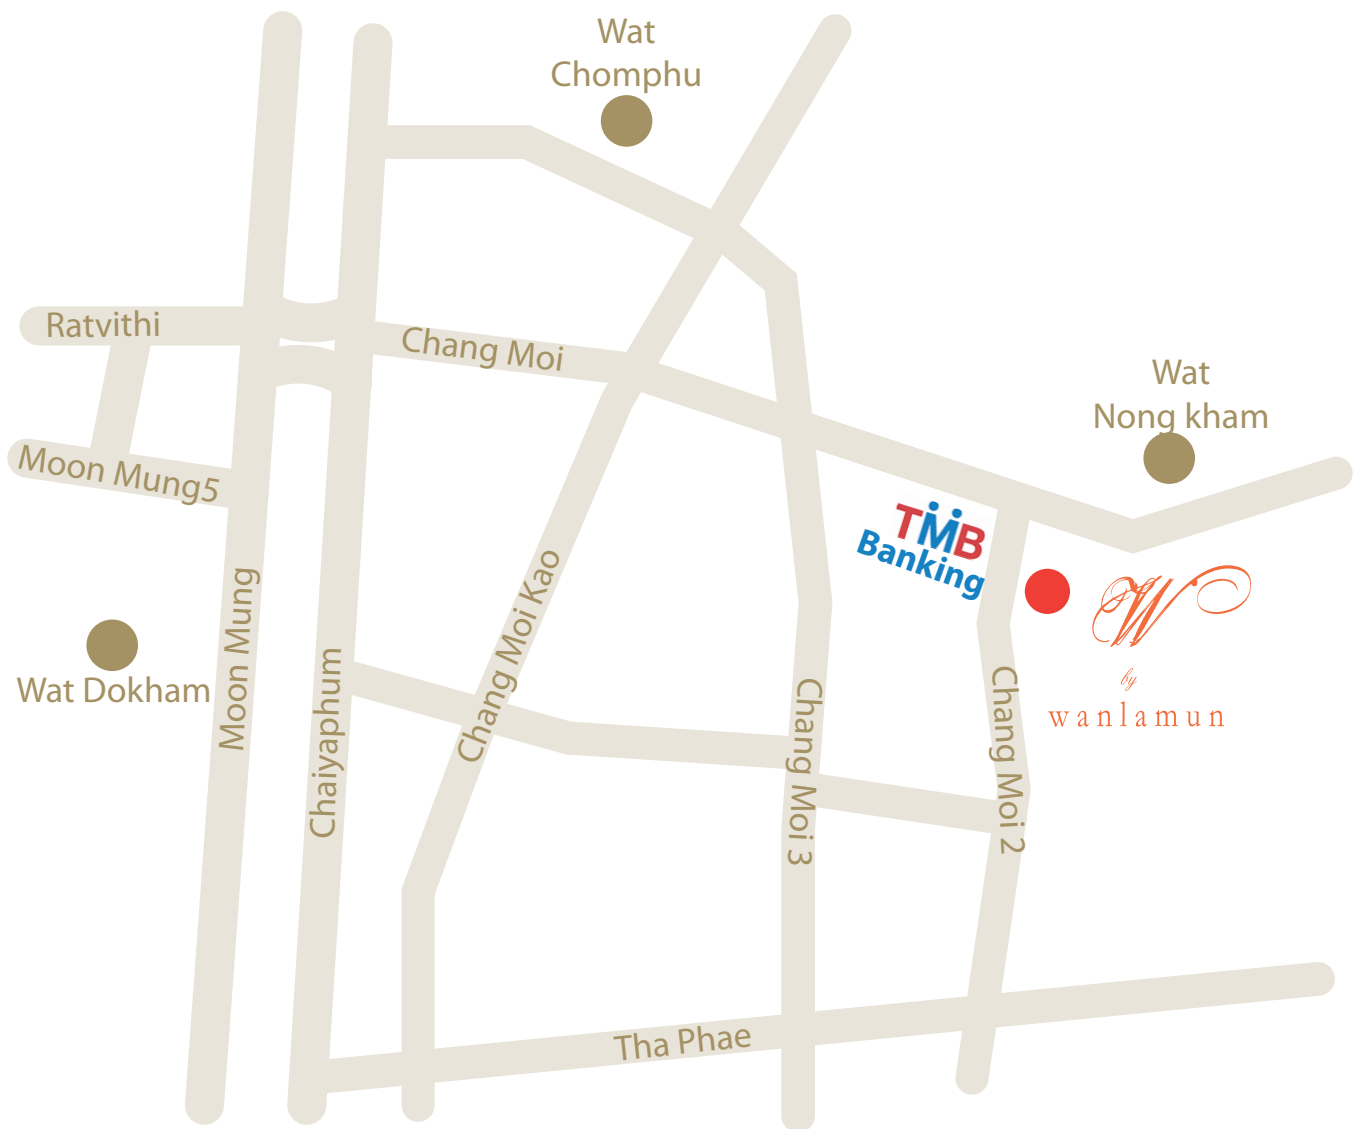

by

wanlamun

Open: Tuesday - Sunday

11.30 am - 10.00 pm

Lunch: 11.30 am - 2.30 pm

Tea and Pastries 11.30 am - 10.00 pm

Dinner : 6.30 pm - 10.00 pm

1, Chang Moi rd. Soi 2, Amphoe Muang,